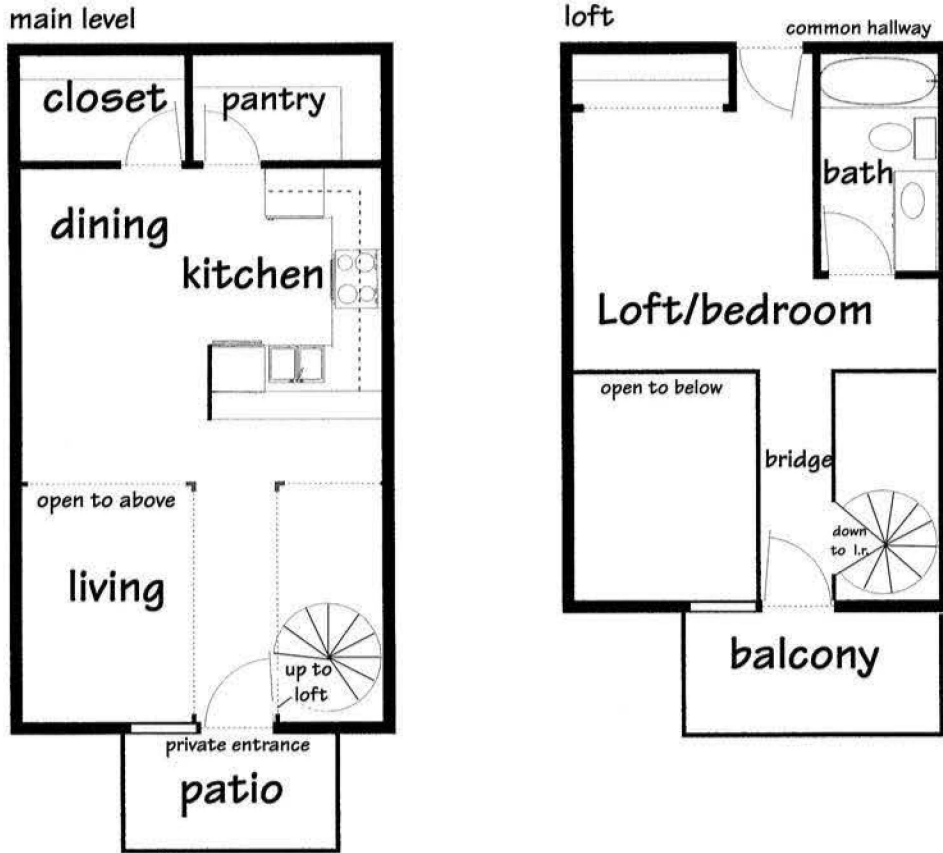

HIGHLAND TERRACE

B The Tribeca - 725 square feet
1-bedroom loft, ground floor

Square footage, floor plans, room dimensions and amenities may vary from those shown here.

Address: _____ Rent:\$ _____ Deposit:\$ _____