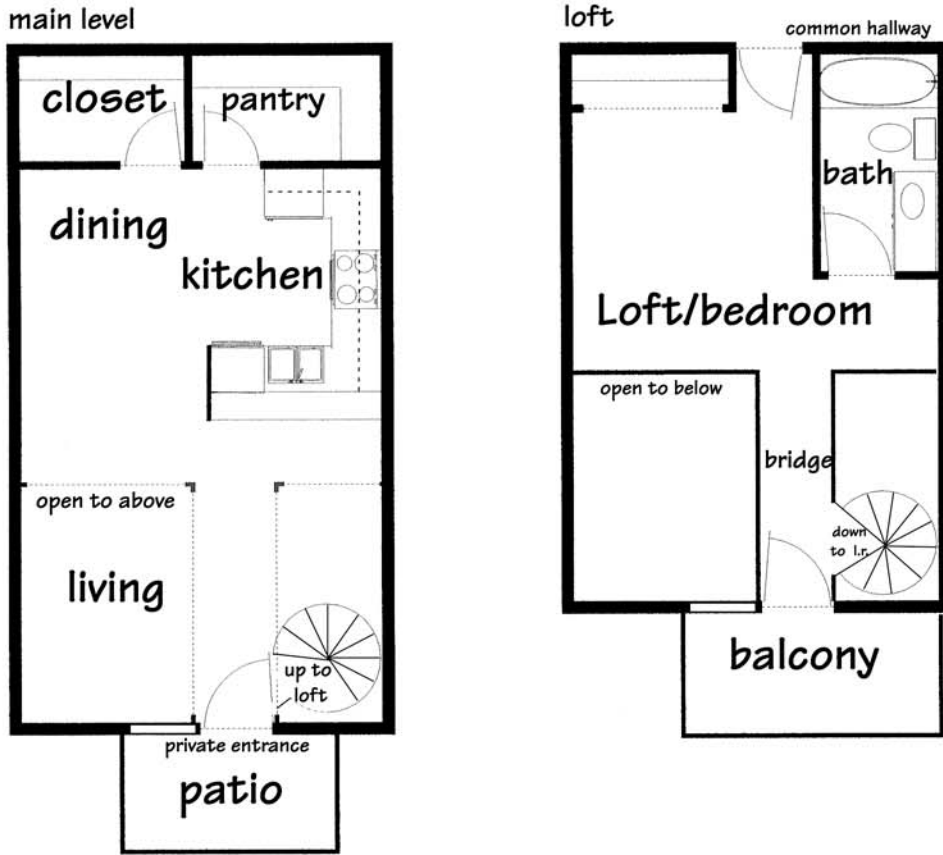

# HIGHLAND TERRACE

**B** The Tribeca - 725 square feet  
1-bedroom loft, ground floor

Square footage, floor plans, room dimensions and amenities may vary from those shown here.

Address: \_\_\_\_\_ Rent:\$ \_\_\_\_\_ Deposit:\$ \_\_\_\_\_