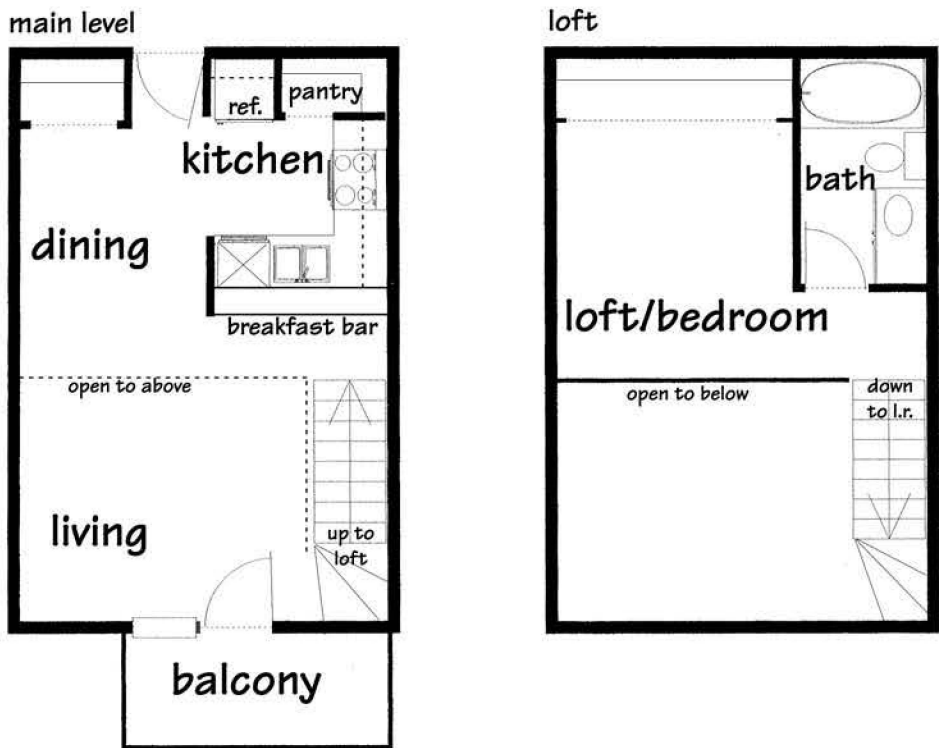

HIGHLAND TERRACE

C The Chelsea - 635 - 660 sq. ft.
1-bedroom loft, upper floor

Square footage, floor plans, room dimensions and amenities may vary from those shown here.

Address: _____ Rent:\$ _____ Deposit:\$ _____