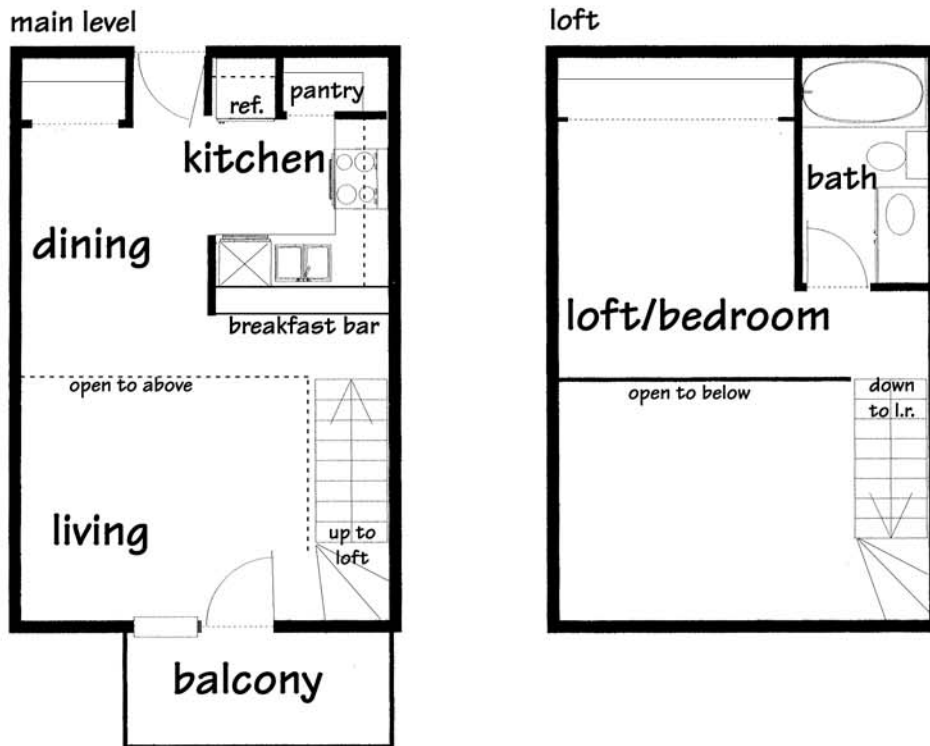

# HIGHLAND TERRACE

**C** The Chelsea - 635 - 660 sq. ft.  
1-bedroom loft, upper floor

Square footage, floor plans, room dimensions and amenities may vary from those shown here.

Address: \_\_\_\_\_ Rent:\$ \_\_\_\_\_ Deposit:\$ \_\_\_\_\_