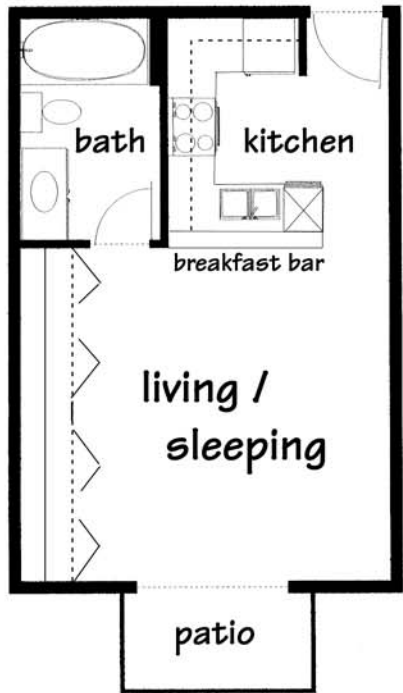

HIGHLAND TERRACE

A The Soho - *studio*
384 square feet

Square footage, floor plans, room dimensions and amenities may vary from those shown here.

Address: _____ Rent: \$ _____ Deposit: \$ _____

Location:
5329 Old Middleton Rd.
Madison, WI 53705
608-848-8365 www.highlandterracepts.com